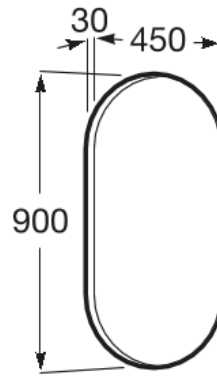

**LUNA**

Oval mirror with perimetral LED lighting

TECHNICAL DRAWINGS

**FEATURES**